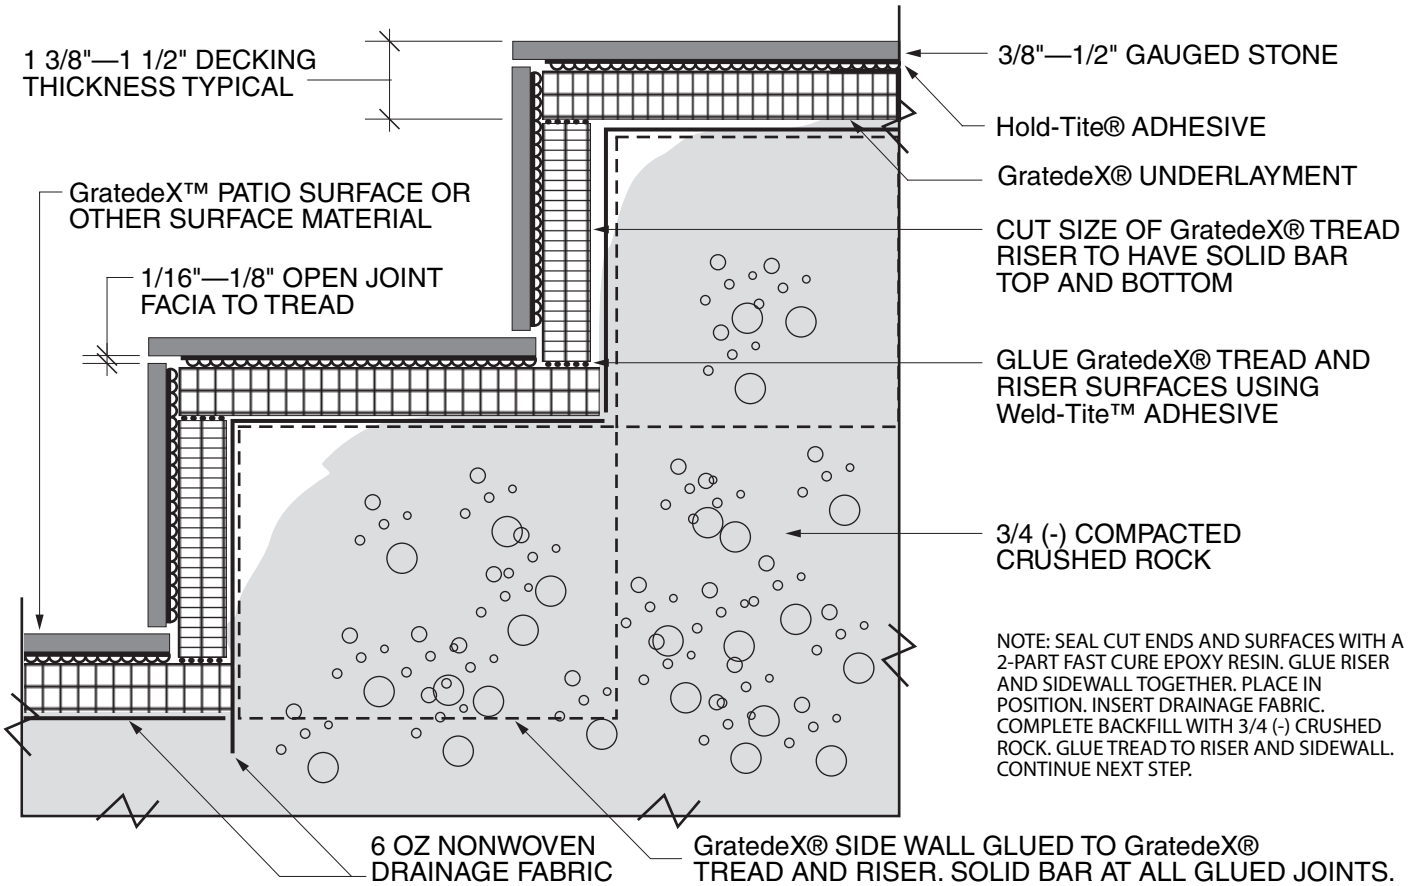

GratedeX® DECKING STEP ON PT WOOD STRINGER (cross-section)

05/01/08 • dexstone LLC, 2061 NW Aloclek Dr., Ste. 907, Hillsboro OR 97124 • (503) 439-8872 • www.gratedex.com • ©2005 deXstone LLC. All Rights Reserved.

GratedeX® PATIO STEP ON GRADE (cross-section)

05/01/08 • dexstone LLC, 2061 NW Aloclek Dr., Ste. 907, Hillsboro OR 97124 • (503) 439-8872 • www.gratedex.com • ©2005 deXstone LLC. All Rights Reserved.