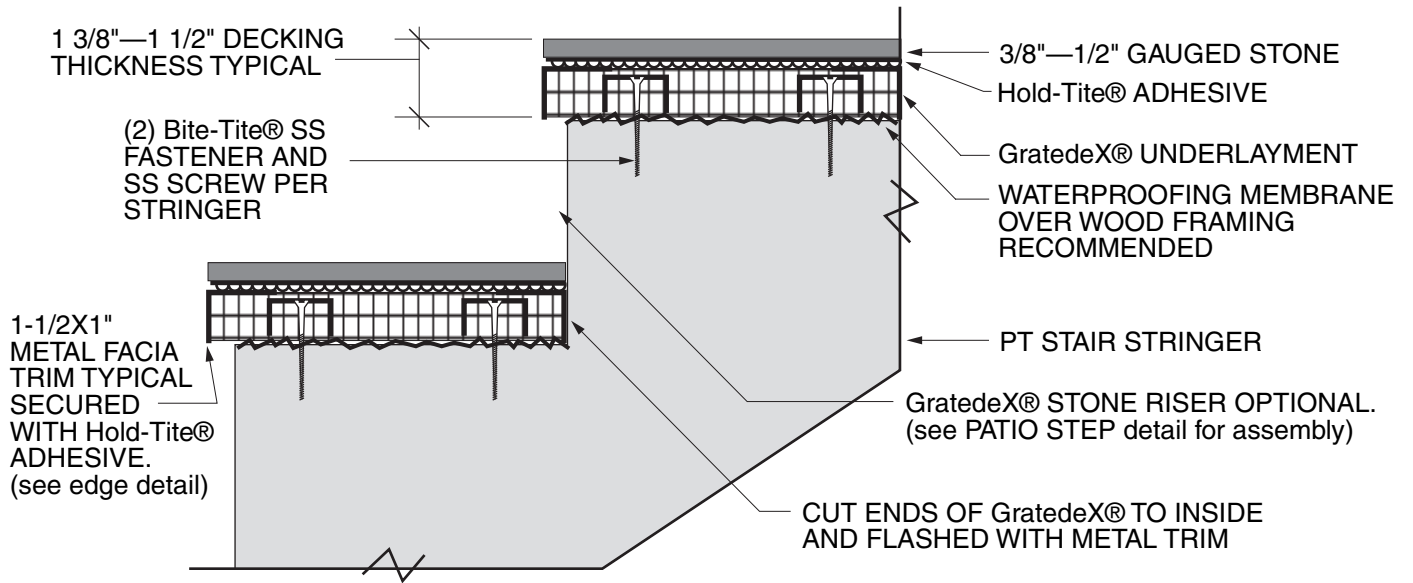

GratedeX® DECKING STEP ON PT WOOD STRINGER (cross-section)

05/01/08 • dexstone LLC, 2061 NW Aloclek Dr., Ste. 907, Hillsboro OR 97124 • (503) 439-8872 • www.gratedex.com • ©2005 deXstone LLC. All Rights Reserved.

GratedeX® PATIO STEP ON GRADE (cross-section)

05/01/08 • dexstone LLC, 2061 NW Aloclek Dr., Ste. 907, Hillsboro OR 97124 • (503) 439-8872 • www.gratedex.com • ©2005 deXstone LLC. All Rights Reserved.